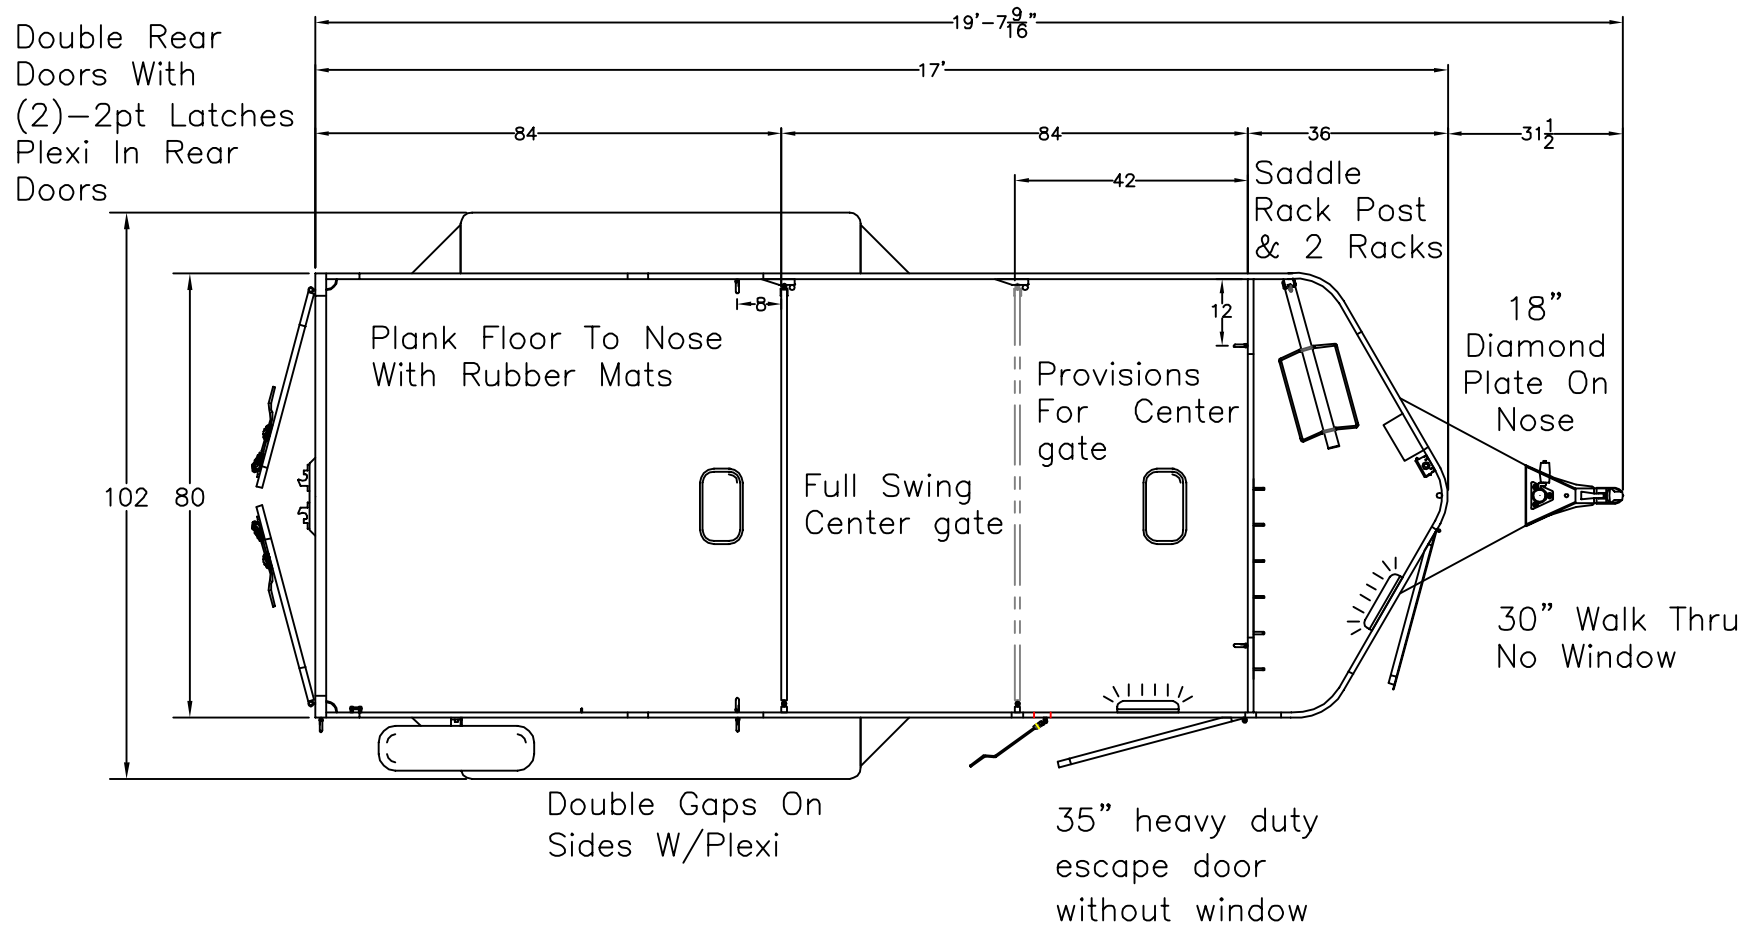

Move Tail-lights Up (58" to center of tail-light from bottom of upright)

17' BUMPER PULL STOCK

5200 LB AXLES 22¹/₂° UP
 ST22575R15(D) TIRES 6 ON 5¹/₂
 7'4" TALL
 DELETE SPARE TIRE COVER

Drawn: TLS	Date: 10/4/2012	Scale: 1:30	Tolerance: + ¹ / ₁₆ - ¹ / ₁₆
9328	19' Bumper Pull Stock Delete 2' From Length (17' Total)		
	Hawk Trailers MANAWA, WI	For: HEPBURN SALES 905-939-2279 905-939-7769	