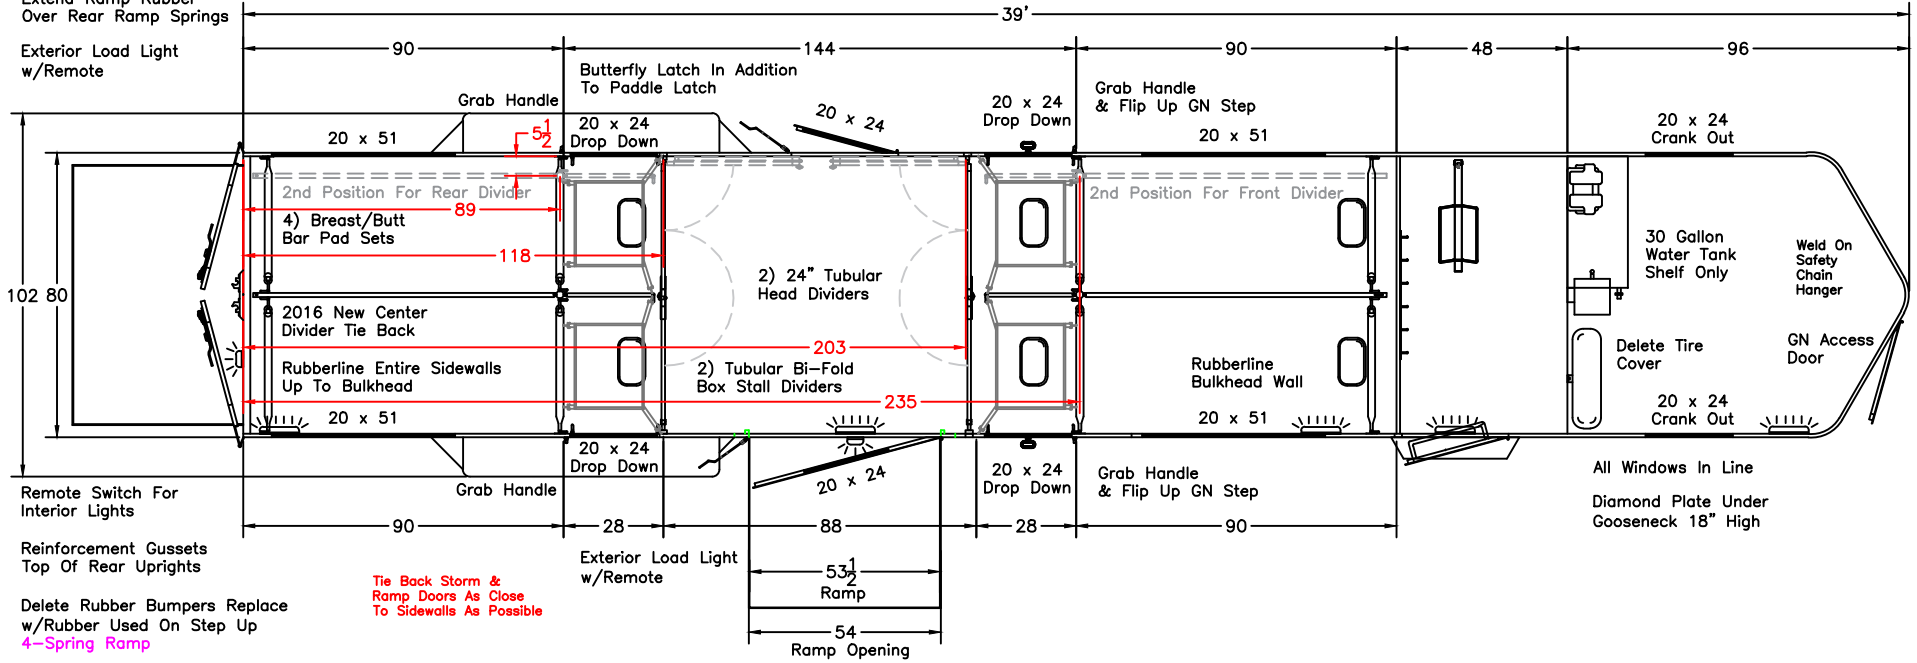

Move Tail Lights Up 51-1/4" To Center From Bottom Of Upright

Extend Ramp Rubber Over Rear Ramp Springs

Exterior Load Light w/Remote

2024 HAWK

MADE IN U.S.A.

4 HORSE GOOSENECK HEAD TO HEAD W/DRESS CLASSIC CUSTOM

7000 LB AXLES 22 1/2° UP  
 ST23585R16(G) TIRES 8 ON 6 1/2  
 HYDRAULIC JACK (Includes Battery & Box)  
 FULTON COUPLER  
 SCREW FLOOR BOARDS TO ALL ANGLES  
 6" ADDED TO GOOSENECK  
 36" ADDED TO MID-SECTION  
 ALUMINUM TO COVER FRAME  
 SIDEWALL PADS (SHIP LOOSE)  
 LISA TIE BACK STANDARD  
 GOOSENECK SAFETY CHAIN TO REPLACE CABLE

BODY: WHITE  
 ROOF, FRAME & FENDERS: #930559 BILLET  
 HEPBURN STRIPE: CHARCOAL/SILVER

H91823

Drawn: BVB	Date: 10/5/2023	Scale: 1:49	Tolerance: + 1 / - 16
14435		4 Horse Head To Head w/Dress Classic	
 Hawk Trailers MANAWA, WI		For: Hepburn Sales 905-939-2279	